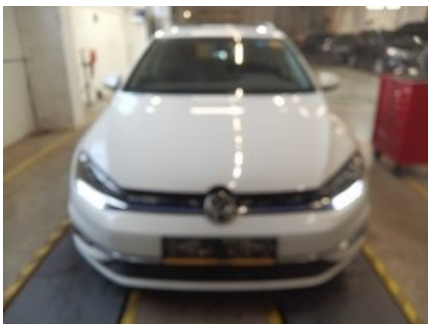

Diagnosis report of 2019 VOLKSWAGEN GOLF 7 Comfortline

Diagnosis details

Mileage on completion date: 161 162 km

Checked by Longo Shared Service certified diagnostics team: Arnas S., Mindaugas G.

This vehicle has been inspected in accordance with the Longo 150-point checklist, covering the body exterior, interior, and mechanical condition. Based on the inspection performed and the information available at the time of assessment, no indications of involvement in major accidents were identified. Information regarding maintenance history and mandatory roadworthiness inspections is based on available documentation and records from the country of export. Please note that certain general wear and tear issues are considered acceptable and may not be repaired.

Summary of diagnosed issues

During the comprehensive diagnosis conducted by Longo, 12 issues were identified in the vehicle.

Interior	Exterior	Mechanical
✔ 1 issues identified	✔ 8 issues identified	✔ 3 issues identified

Diagnosis process