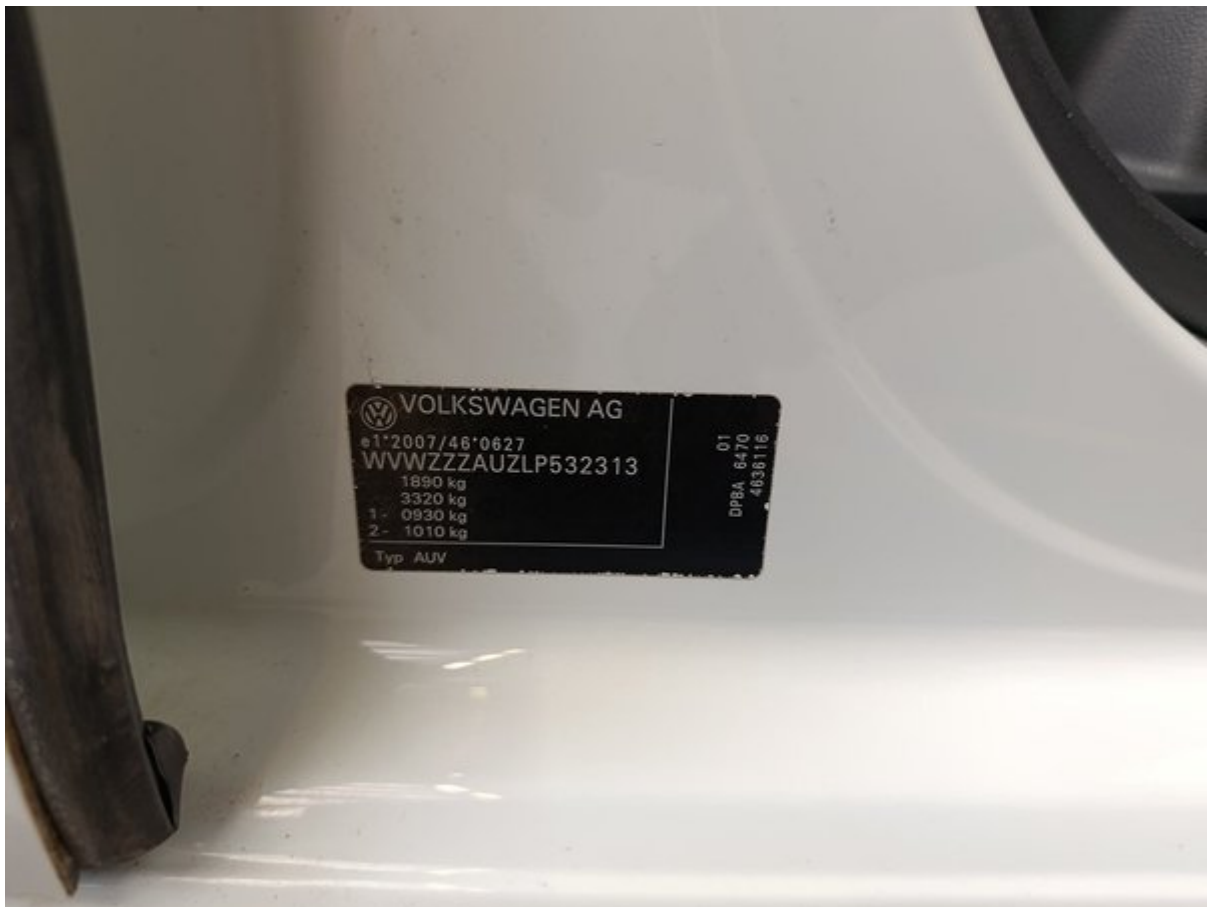

## Car details

Color: White	CO <sub>2</sub> NEDC Emission: 116 g/km
Fuel type: Petrol	CO <sub>2</sub> WLTP Emission: 129 g/km
Body type: Wagon	Gross Vehicle Weight (GVW): 1890 kg
Number of doors: 5	Engine size: 1.50 l
Number of seats: 5	Cylinders: 4
Mileage: 161 162 km	Power: 96 kw
VIN Code: WWWZZZAUZLP532313	Fuel consumption: 5.10 l/100km
Gearbox: Manual	Tire size: 205/55 - 16"
Drive type: Front-Wheel Drive	Longo Stock ID: N959319

## Additional pictures