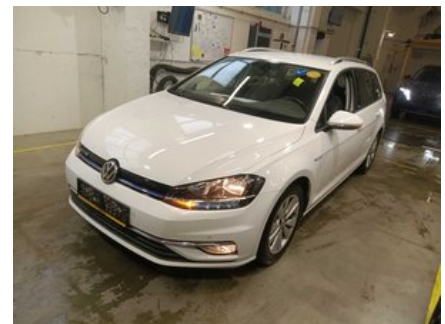

Diagnosis report of 2019 VOLKSWAGEN GOLF 7 Comfortline

Diagnosis details

Mileage on completion date: 161 162 km

Checked by Longo Shared Service certified diagnostics team: Arnas S., Mindaugas G.

This vehicle has been inspected in accordance with the Longo 150-point checklist, covering the body exterior, interior, and mechanical condition. Based on the inspection performed and the information available at the time of assessment, no indications of involvement in major accidents were identified. Information regarding maintenance history and mandatory roadworthiness inspections is based on available documentation and records from the country of export. Please note that certain general wear and tear issues are considered acceptable and may not be repaired.

Summary of diagnosed issues

During the comprehensive diagnosis conducted by Longo, 12 issues were identified in the vehicle.

Interior	Exterior	Mechanical
✔ 1 issues identified	✔ 8 issues identified	✔ 3 issues identified

Diagnosis process