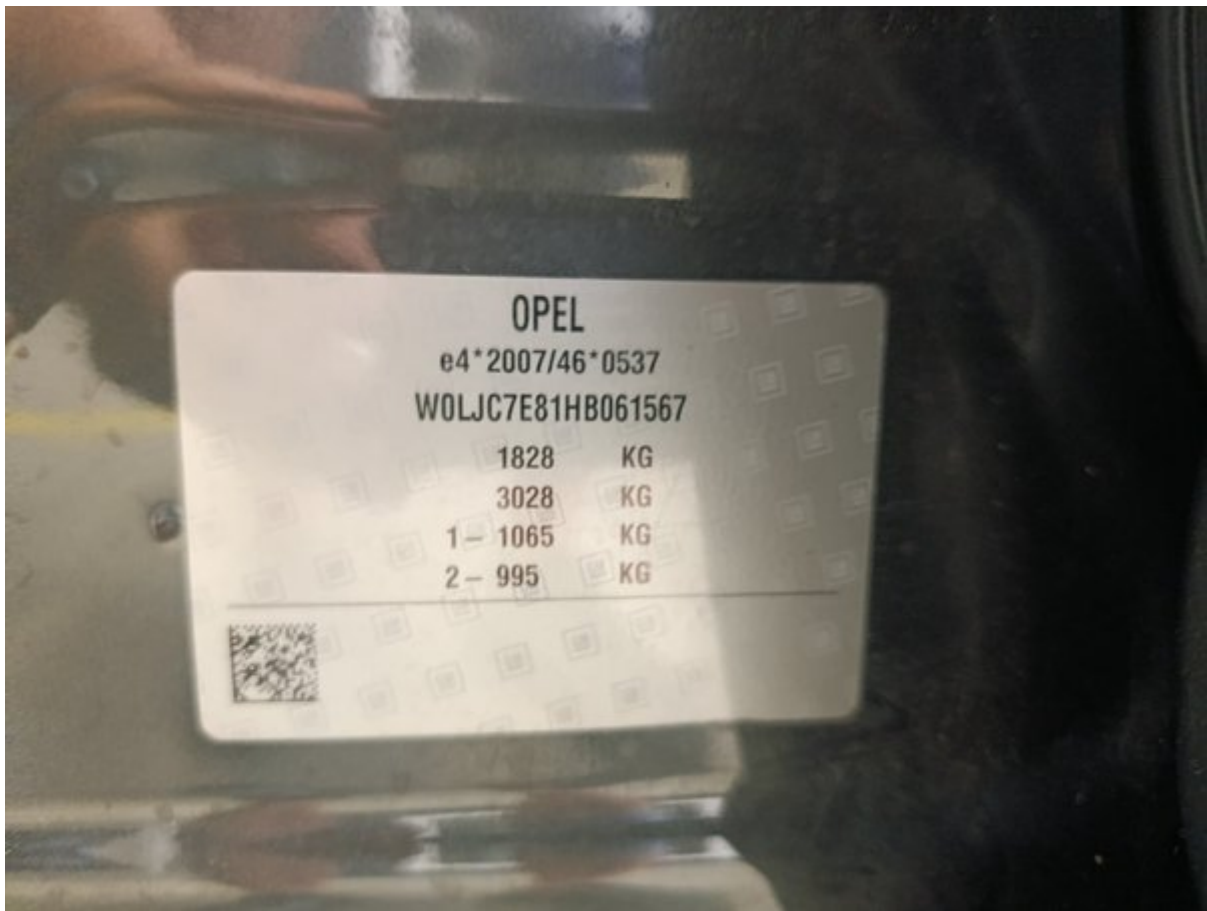

Diagnosis report of 2017 OPEL MOKKA X Edition

Car details

Color: Grey	CO ₂ NEDC Emission: 138 g/km
Fuel type: Petrol	
Body type: SUV	Gross Vehicle Weight (GVW): 1828 kg
Number of doors: 5	Engine size: 1.40 l
Number of seats: 5	Cylinders: 4
Mileage: 82 733 km	Power: 103 kw
VIN Code: W0LJC7E81HB061567	Fuel consumption: 5.90 l/100km
Gearbox: Manual	Tire size: 215/60 - 17"
Drive type: Front-Wheel Drive	Longo Stock ID: N260874

Diagnosis report of 2017 OPEL MOKKA X Edition

Diagnosis details

Mileage on completion date: 82 733 km

Checked by Longo Shared Service certified diagnostics team: Mindaugas G., Arnas S., Ugne D.

This vehicle has been inspected in accordance with the Longo 150-point checklist, covering the body exterior, interior, and mechanical condition. Based on the inspection performed and the information available at the time of assessment, no indications of involvement in major accidents were identified. Information regarding maintenance history and mandatory roadworthiness inspections is based on available documentation and records from the country of export. Please note that certain general wear and tear issues are considered acceptable and may not be repaired.

Additional information about 2017 OPEL MOKKA X Edition

Additional pictures

Longo 150-point checklist

Every vehicle is carefully examined according to Longo's comprehensive 150-point checklist, ensuring a thorough assessment mechanical condition. Depending on the factors such as condition, mileage, and specifications, additional checks may be included or omitted.