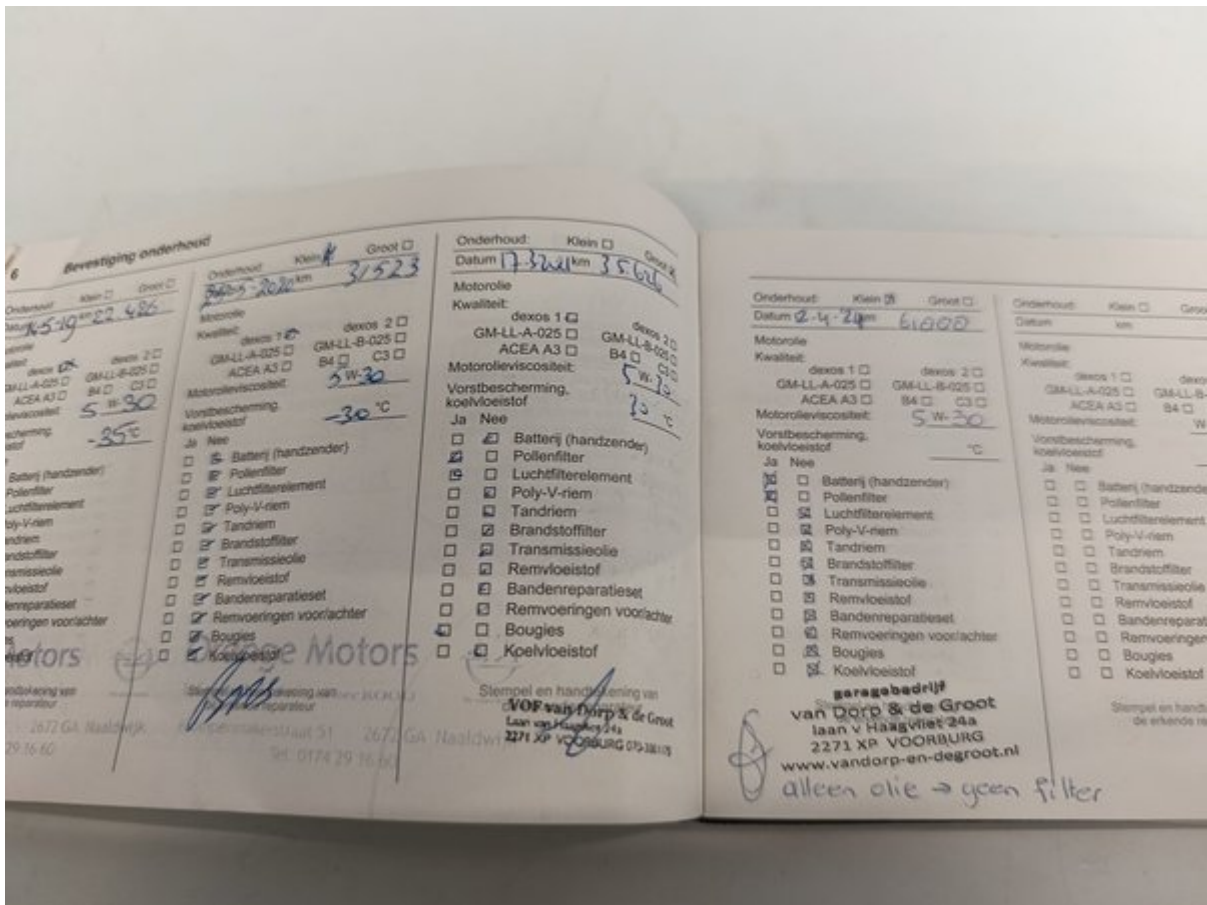

Diagnosis report of 2017 OPEL MOKKA X Edition

Diagnosis details

Mileage on completion date: 82 733 km

Checked by Longo Shared Service certified diagnostics team: Mindaugas G., Arnas S., Ugne D.

This vehicle has been inspected in accordance with the Longo 150-point checklist, covering the body exterior, interior, and mechanical condition. Based on the inspection performed and the information available at the time of assessment, no indications of involvement in major accidents were identified. Information regarding maintenance history and mandatory roadworthiness inspections is based on available documentation and records from the country of export. Please note that certain general wear and tear issues are considered acceptable and may not be repaired.

Summary of diagnosed issues

During the comprehensive diagnosis conducted by Longo, 9 issues were identified in the vehicle.

Interior	Exterior	Mechanical
✔ No issues found	✔ 6 issues identified	✔ 3 issues identified

Additional information about 2017 OPEL MOKKA X Edition

Additional pictures

Longo 150-point checklist

Every vehicle is carefully examined according to Longo's comprehensive 150-point checklist, ensuring a thorough assessment mechanical condition. Depending on the factors such as condition, mileage, and specifications, additional checks may be included or omitted.

Vehicle Identity & History

Vehicle identification number (VIN) verified	Registration number confirmed	Mileage verified
Year of manufacture confirmed	First registration date confirmed	Service history checked
Last service date and mileage recorded	Next service due date recorded	Previous accident damage check performed
Manufacturer recall status checked	Vehicle documents verified	Number of keys checked