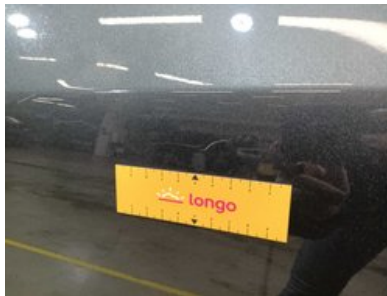

Diagnosis process

Exterior

- ✔ 1. Rear: Trunk - Visual Damage

✓ **2. Rear:** Rear Bumper - Condition and Alignment

✓ **3. Rear:** Rear Bumper - Condition and Alignment

✓ **4. Side:** Left and Right Side - Visual Damage and Scratches