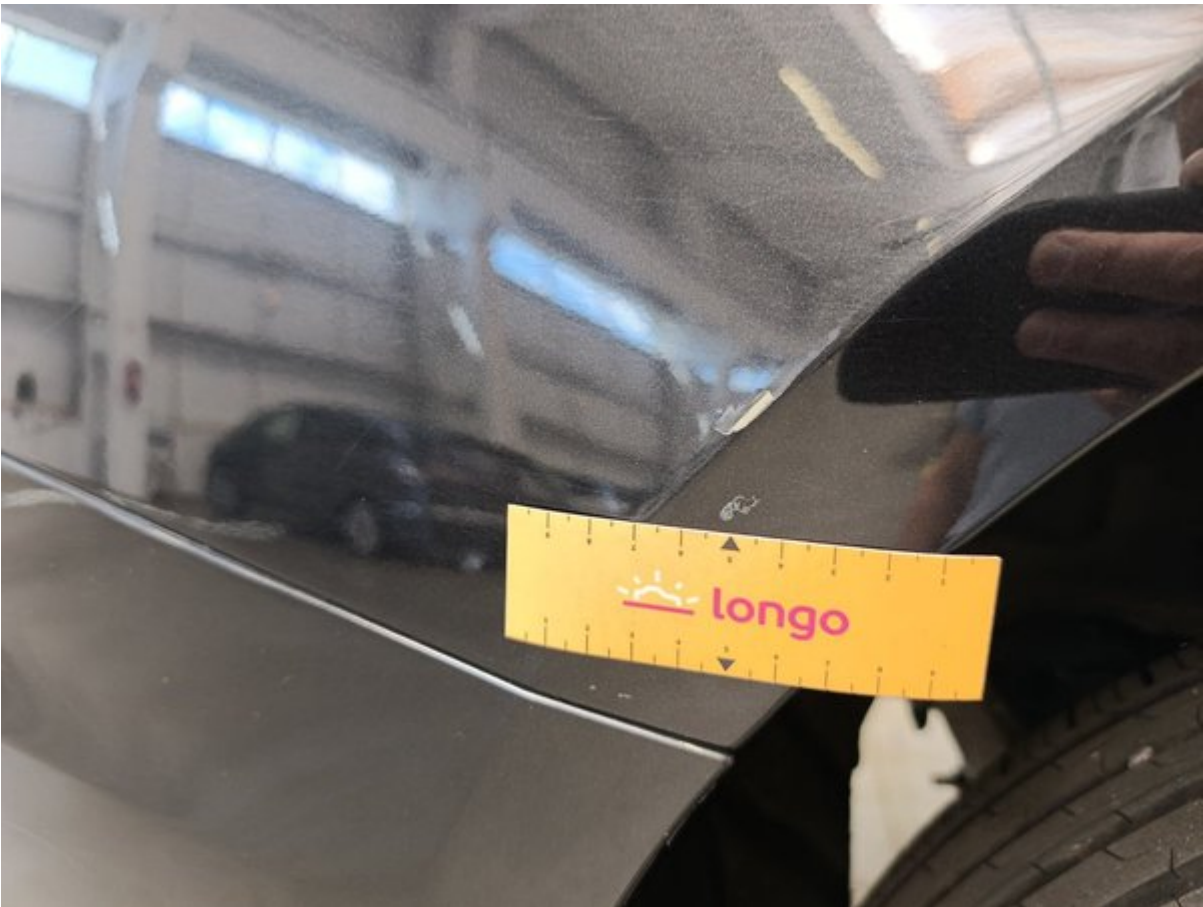

Additional information about 2019 AUDI A6 MHEV

Additional pictures

Longo 150-point checklist

Every vehicle is carefully examined according to Longo's comprehensive 150-point checklist, ensuring a thorough assessment mechanical condition. Depending on the factors such as condition, mileage, and specifications, additional checks may be included or omitted.