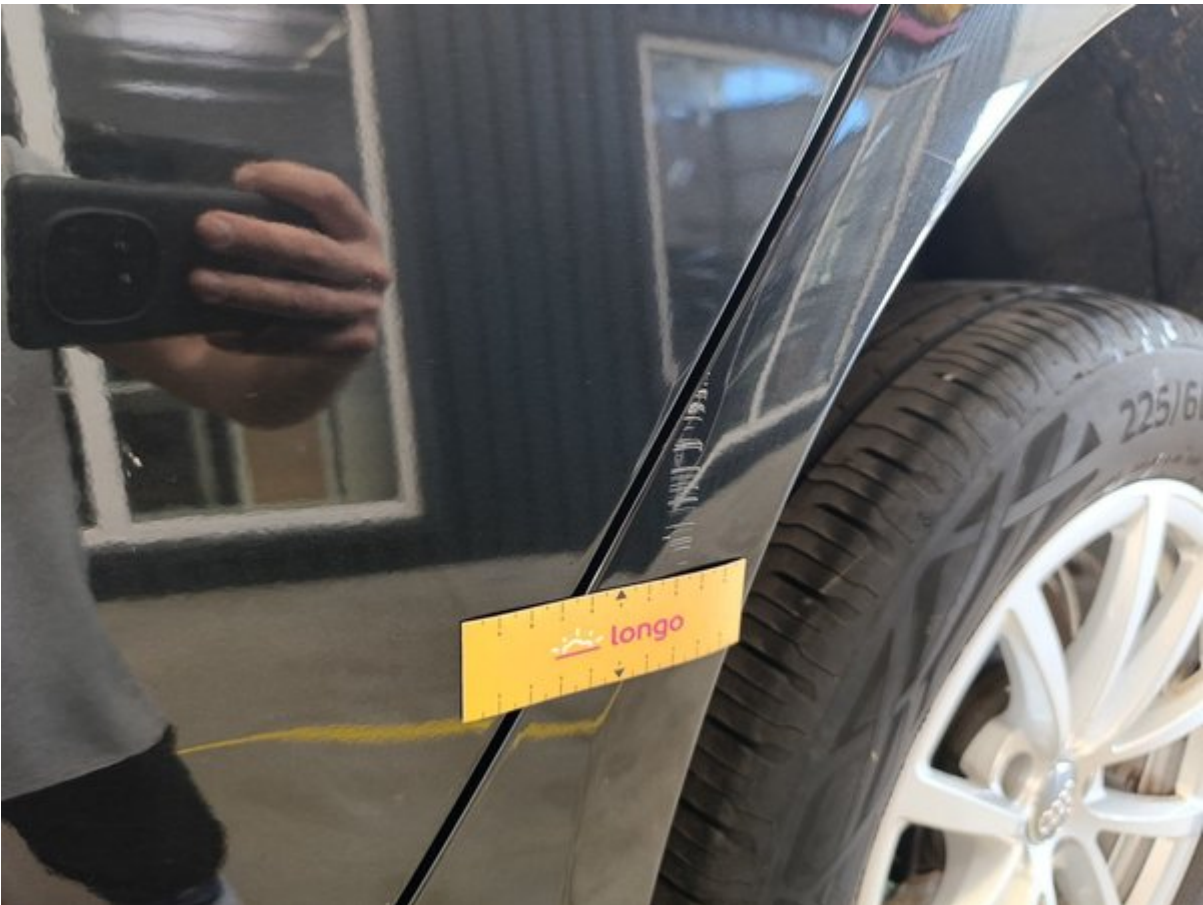

Additional information about 2019 AUDI A6 MHEV

Additional pictures

Longo 150-point checklist

Every vehicle is carefully examined according to Longo's comprehensive 150-point checklist, ensuring a thorough assessment mechanical condition. Depending on the factors such as condition, mileage, and specifications, additional checks may be included or omitted.