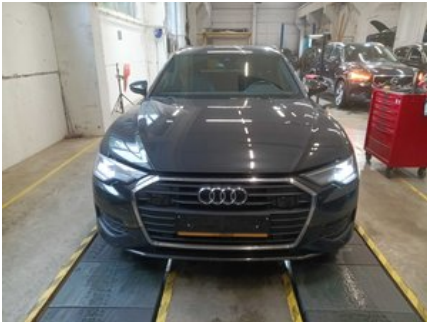

Diagnosis report of 2019 AUDI A6 MHEV

Diagnosis details

Mileage on completion date: 190 140 km

Checked by Longo Shared Service certified diagnostics team: Eimantas A., Arnas S., Mindaugas G.

This vehicle has been inspected in accordance with the Longo 150-point checklist, covering the body exterior, interior, and mechanical condition. Based on the inspection performed and the information available at the time of assessment, no indications of involvement in major accidents were identified. Information regarding maintenance history and mandatory roadworthiness inspections is based on available documentation and records from the country of export. Please note that certain general wear and tear issues are considered acceptable and may not be repaired.

Summary of diagnosed issues

During the comprehensive diagnosis conducted by Longo, 5 issues were identified in the vehicle.

Interior	Exterior	Mechanical
✔ No issues found	✔ 4 issues identified	✔ 1 issues identified

Diagnosis process